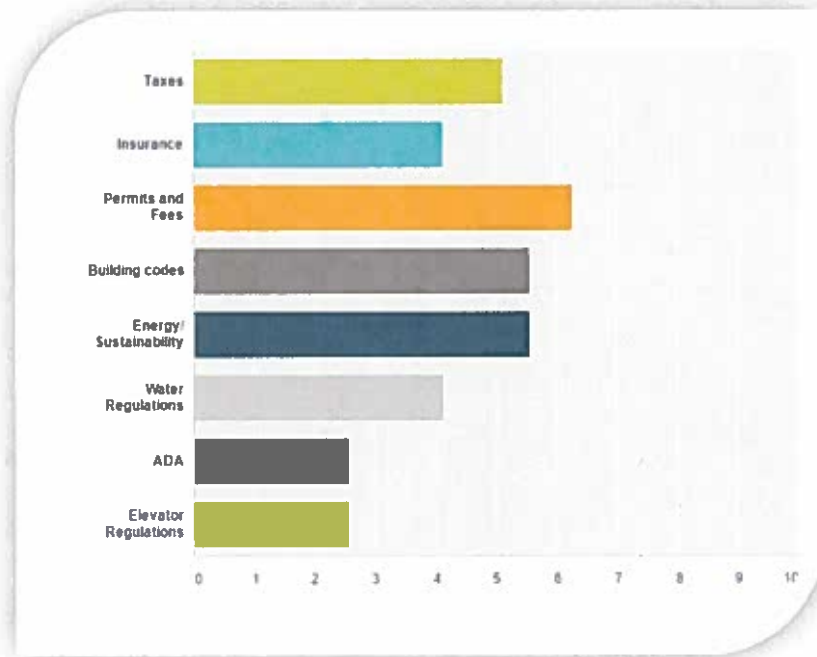

2017 Issues Rankings Survey

1. Permits & Fees
2. Building Codes/ Energy & Sustainability
3. Taxes
4. Insurance/ Water Regulations
5. ADA/ Elevator Regulations

BOMA Top Issues for 2016

- Taxes
- Building Codes
- Insurance
- Permit and Impact Fees
- Growth Management

BOMA Top Issues for 2015

- Taxes
- Insurance
- Permit & Impact Fees
- Building Codes
- Growth Management
- Energy & Sustainability
- Water Regulations
- Rapid Transit