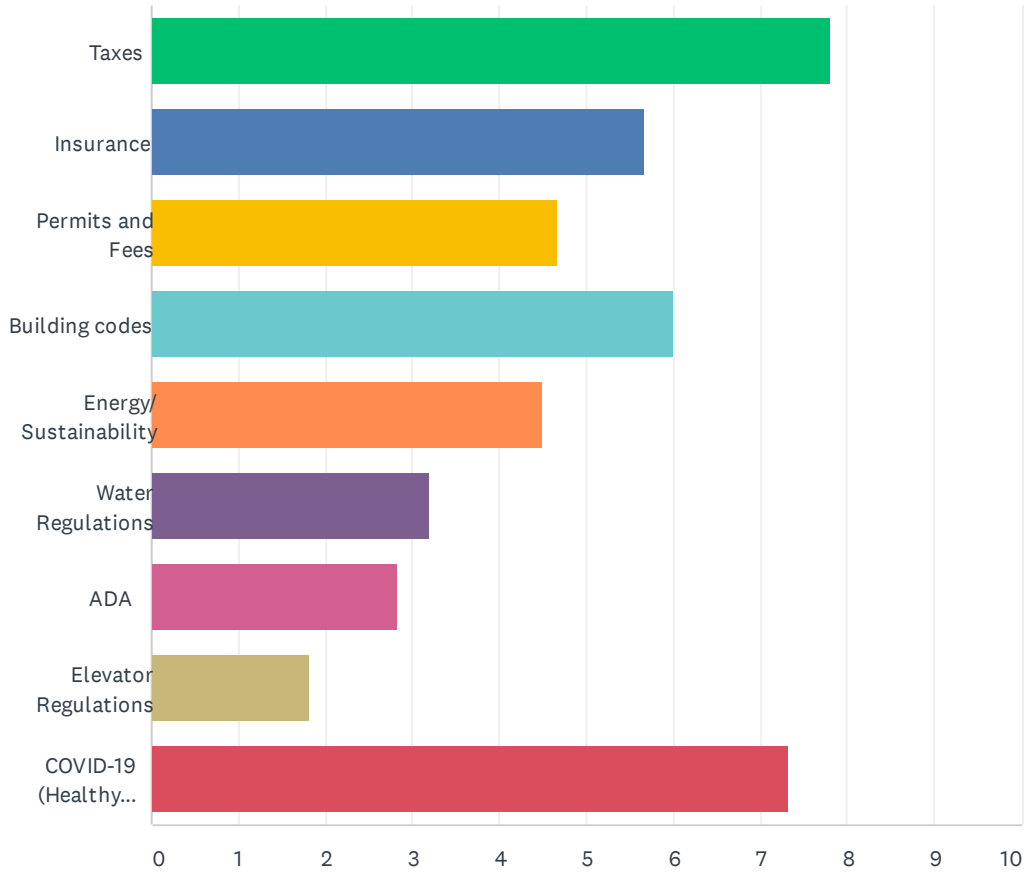

2020 Issues Ranking Survey

1. Taxes
2. COVID-19
3. Building Codes
4. Insurance
5. Permit and Fees
6. Energy/Sustainability
7. Water Regulations
8. ADA
9. Elevator Regulations

Top Issues for 2019

1. Taxes
2. Permit and Fees
3. Building Codes
4. Insurance
5. Energy/Sustainability
6. ADA
7. Water Regulations
8. Elevator Regulations

Top Issues for 2018

1. Taxes
2. Permit and Fees
3. Insurance
4. Building Codes
5. Energy/Sustainability
6. Water Regulations
7. ADA
8. Elevator Regulations